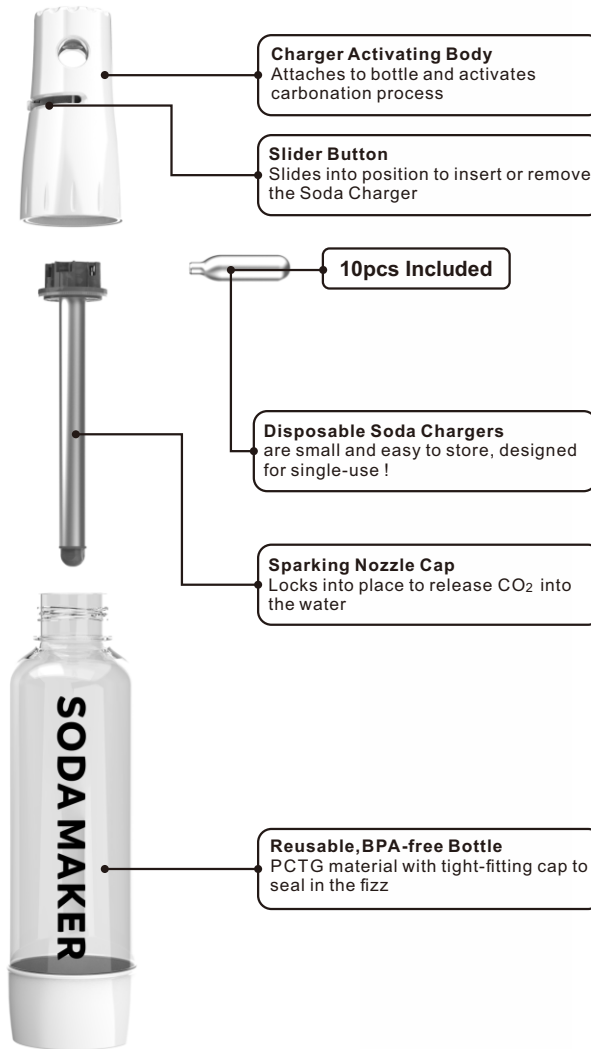

Wifi

APP

7inch TFT

MTC-2

**MULTIED-FUNCTIONAL**  
Cooking Machine

**MULTIED**  
**FUNCTIONAL**  
Cooking Machine

Voltage	AC 100-120V 50/60Hz AC 220-240V 50/60Hz
Motor Power	500W
Heating Power	1000W
Rotate	40-5000 r/min
Max heat Temperature	160 °C
Bowl capacity	5L
Steamer capacity	2.5L
Weight	9.3kg
Machine size	44.3*28*29CM
Packing	54.5*37.8*35.5cm(outer box)

Wifi

APP

7inch TFT

Soda  
Maker

STAY BUBBLE  
NEVER LEAKAGE

You can take to anywhere  
Portable SODA Maker

Do not freeze

No Dishwasher