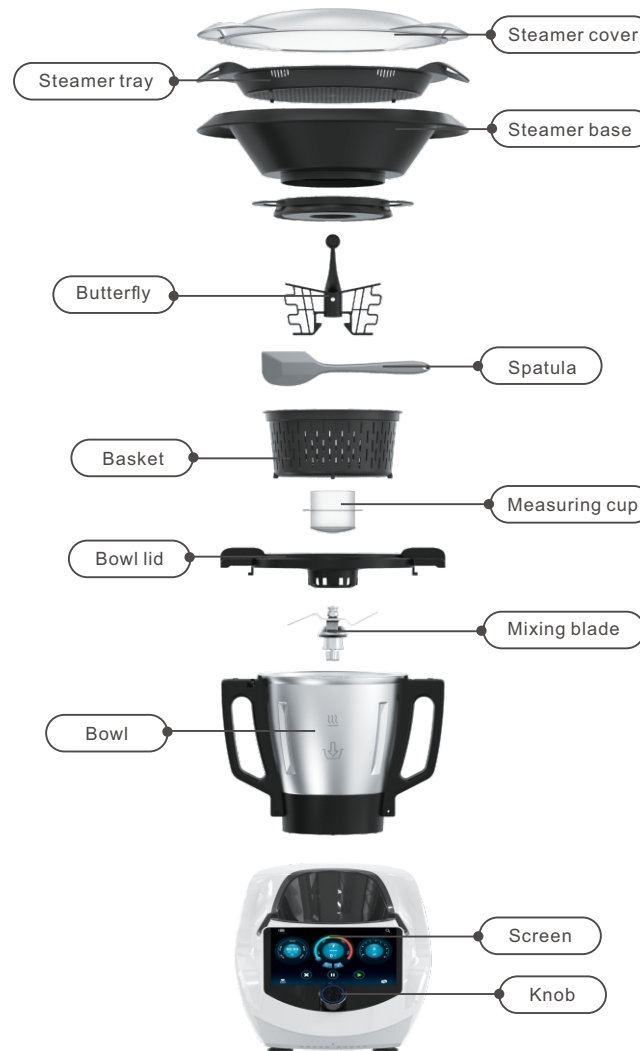

# TS-1

## THERMO COOKER

Multi-level Cooking

Create And Share Your Own Recipes

## FUNCTION Display

Wifi

APP

7inch TFT

Voltage:	AC 100-120V 50/60Hz AC 220-240V 50/60Hz
Motor Power	500W
Heating Power	1000W
Rotate	50-6000 r/min
Max heat Temperature	160 °C
Bowl capacity	3L
Steamer capacity	3L
Weight	13.5kg
Packing	505*375*550mm(outer box)

## FUNCTION Display

Voltage	AC/110V 60Hz/220V-240 50Hz
Motor Power	500W
Heating Power	1000W
Max heat Temperature	160 degrees
Rotate	35-11000 r/min
Bowl capacity	2L
Steamer	3L
Torque	2Nm
Four	480seconds defout time
Packing size	40*39*58CM(outer boxes)
Machine size	30*25*43CM
GW.	12.1 KG