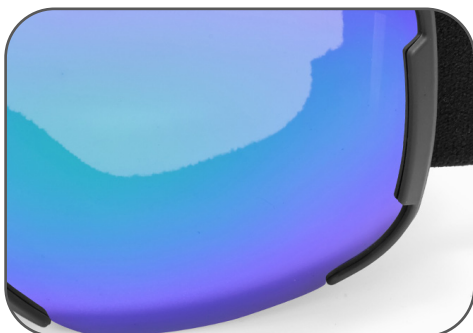

SPHERICAL LENS SKI GOGGLES.

Guard every smiling face who loves skiing!

HB-34

Lens: PC **Frame:** TPU+PC

- 1.Spherical Lens with wide vision
- 2.Simple design,Light weight
- 3.OTG Design

SPHERICAL LENS WITH WIDE VISION

EXCHANGEABLE SIDE BUCKLES STRAP

OTG DESIGN

PLASTIC MESH COVER FOR VENTILATION

PACKING LIST

1 Sunglasses, 1 Pouch, 1 EVA box.