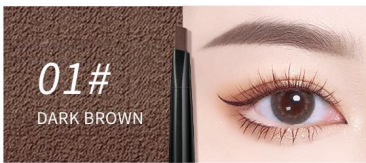

DOUBLE-ENDED

EYEBROW

HAIR-LIKE COLOURS

01#

DARK BROWN

02#

LIGHT BROWN

03#