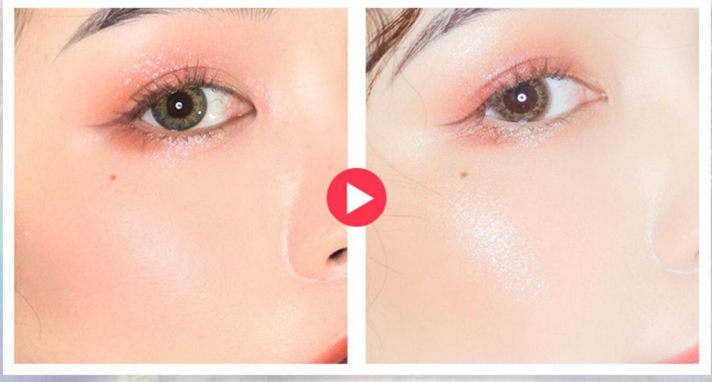

Before

After