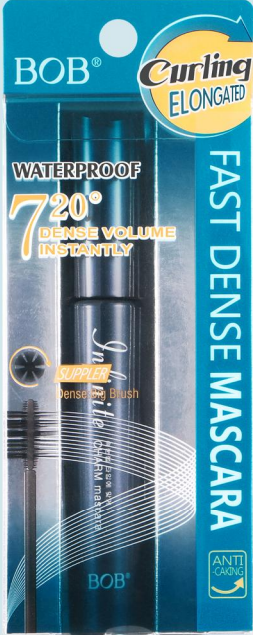

BOB®

PERFECT FLOW

WATERPROOF

LIQUID EYELINER PEN

electric eye

ITEM NO	PRODUCT	PACKING SPECIFICATION	COLOUR	NET
043157AW 043157BW	EYELINER	12 PCS * 48 BOX	BLACK	0.6g

BLACK LIQUID EYELINER

SMUDGEPROOF

FLUENT LINES

WATERPROOF

ITEM NO	PRODUCT	PACKING SPECIFICATION	COLOUR	NET
043216W	BLACK EYELINER	12 PCS * 60 BOX	BLACK	5ml

BOB®

EXTREME MATTE EYELINER Sharp & Slim

SMUDGE-PROOF

WATERPROOF

ITEM NO	PRODUCT	PACKING SPECIFICATION	COLOUR	NET
043239W	BOB EXTREME MATTE EYELINER	24 PCS * 30 BOX	BLACK	4ml

**Curling
ELONGATED**

720
DENSE VOLUME
INSTANTLY

BOB®

FAST DENSE MASCARA

ITEM NO	PRODUCT NAME	PACKING SPECIFICATION	NET WET
043090W	MASCARA	36 BOX * 12 PCS	12g

043117W(MASCARA)

12 PCS * 36 BOX

LONG LASTING

VOLUME
• CURLING

BOB®
[BLACK DENSE] MASCARA

Enhancing volume, extending length, creating curl and stay -ing put to the extreme, these highly defined lashes are clump -resistant, non-flaking and non -smudging and can now with -stand moisture of any kind. The result is incredibly magni -fied and multiplied lashes that are thick, long, curled and full -feathered.