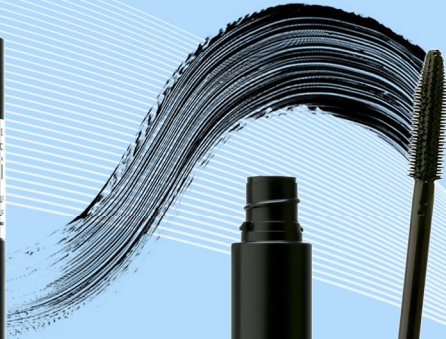

*volume
curling*

WATERPROOF
MASCARA

ITEM NO	PRODUCT NAME	PACKING SPECIFICATION	NET WET
043013W	MASCARA	48 BOX*12 PCS	8g

BOB®

VOLUME & DRAMATIC

LONG-LASTING SUPER WATERPROOF

CURLING

WATERPROOF